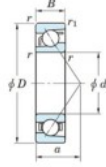

## Deep groove ball bearing single row 7311-B-JTEKT - 7311-B-JTEKT

<https://www.123bearing.com/bearing-housing/deep-groove-bearing/single-row/7311-b-jtekt>

Boundary dimensions

Single row angular bearing

Bearing No.	Boundary dimensions(mm)					Basic load ratings(kN)		Fatigue load limits(kN)		factor	Limiting speeds(min-1) Grease lub.
	d	D	B	r1(mm)	r(mm)	Cr	C0r	Cr	C0r		
7311B	55	120	29	2	1	98.4	56.7	3.7	-	-	4000

## PRODUCT FEATURES

Brand	JTEKT
N° Ean13	4549250200489
Inside diameter	55 mm
Outside diameter	120 mm
Thickness	29 mm
Limiting speed	4000 rpm
Weight	1340 g
Dynamic load	98.4 kN
Static load	56.7 kN
Packaging	-