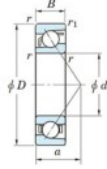

Deep groove ball bearing single row 7409-JTEKT - 7409-JTEKT

<https://www.123bearing.com/bearing-housing/deep-groove-bearing/single-row/7409-jtekt>

Boundary dimensions

Single row angular bearing

Bearing No.	Boundary dimensions(mm)					Basic load ratings(kN)		Fatigue load limit(kN)	factor	Limiting speeds(min-1)
	d	D	B	r1(mm)	r(mm)	Cr	Cor	Cur	FD	Grease lub.
7409	45	120	29	2	1	114	59.8	4.65	-	4300

PRODUCT FEATURES

Brand	JTEKT
N° Ean13	4549250203008
Inside diameter	45 mm
Outside diameter	120 mm
Thickness	29 mm
Limiting speed	4300 rpm
Dynamic load	114 kN
Static load	59.8 kN
Packaging	-

contact@123bearing.com