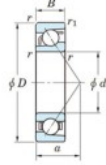

Deep groove ball bearing single row 7308-JTEKT - 7308-JTEKT

<https://www.123bearing.com/bearing-housing/deep-groove-bearing/single-row/7308-jtekt>

Boundary dimensions

Single row angular bearing

Bearing No.	Boundary dimensions(mm)					Basic load ratings(kN)		Fatigue load limit(kN)		factor	Limiting speeds(min-1) Grease lub.
	d	D	B	r1(min)	r1(max)	C _r	C _{0r}	C ₀	10		
7308	40	90	23	1.5	1	61	32.9	2.3	-	-	7300

PRODUCT FEATURES

Brand	JTEKT
N° Ean13	4549250199646
Inside diameter	40 mm
Outside diameter	90 mm
Thickness	23 mm
Limiting speed	7300 rpm
Dynamic load	61 kN
Static load	2.3 kN
Packaging	1

contact@123bearing.com