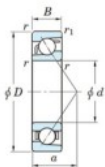

Deep groove ball bearing single row 7208-JTEKT - 7208-JTEKT

<https://www.123bearing.com/bearing-housing/deep-groove-bearing/single-row/7208-jtekt>

Boundary dimensions

Single row angular bearing

Bearing No.	Boundary dimensions(mm)						Basic load ratings(kN)		Fatigue load factor		Limiting speeds(min-1)
	d	D	B	r(mm)	r1(mm)	r2(mm)	C _r	C ₁₀	f ₀	f ₁	Grease lub
7208	40	80	18	1.1	0.8		44.1	25.1	1.6	-	8000

PRODUCT FEATURES

Brand	JTEKT
N° Ean13	4549250194443
Inside diameter	40 mm
Outside diameter	80 mm
Thickness	18 mm
Limiting speed	8000 rpm
Dynamic load	44.1 kN
Static load	25.1 kN
Packaging	1

contact@123bearing.com