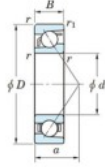

Deep groove ball bearing single row 7307-C-JTEKT - 7307-C-JTEKT

<https://www.123bearing.com/bearing-housing/deep-groove-bearing/single-row/7307-c-jtekt>

Boundary dimensions

Single row angular bearing

Bearing No.	Boundary dimensions(mm)					Basic load ratings(kN)		Fatigue load factor		Limiting speeds(min-1)
	d	D	B	r1mm	r2mm	Cr	C0r	Cu	f0	Groove Lub
7307C	35	80	21	1.5	1	53.5	28.3	2.1	13.4	11000

PRODUCT FEATURES

Brand	JTEKT
N° Ean13	3616060638915
Inside diameter	35 mm
Outside diameter	80 mm
Thickness	21 mm
Limiting speed	11000 rpm
Dynamic load	53.5 kN
Static load	28.3 kN
Packaging	1

contact@123bearing.com