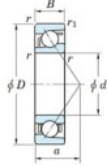

Deep groove ball bearing single row 7307-JTEKT - 7307-JTEKT

<https://www.123bearing.com/bearing-housing/deep-groove-bearing/single-row/7307-jtekt>

Boundary dimensions

Single row angular bearing

Bearing No.	Boundary dimensions(mm)					Basic load ratings(kN)		Fatigue load limits(kN)		factor	Limiting speeds(min-1) (Grease lub)
	d	D	B	r1(max)	r2(min)	C _r	C _{0r}	C _u	C ₁₀		
7307	35	80	21	1.5	1	49.9	26.4	1.85	-	-	8000

PRODUCT FEATURES

Brand	JTEKT
N° Ean13	4549250199394
Inside diameter	35 mm
Outside diameter	80 mm
Thickness	21 mm
Limiting speed	8000 rpm
Dynamic load	49.9 kN
Static load	26.4 kN
Packaging	1

contact@123bearing.com