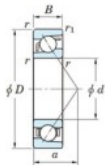

Deep groove ball bearing single row 7207-JTEKT - 7207-JTEKT

<https://www.123bearing.com/bearing-housing/deep-groove-bearing/single-row/7207-jtekt>

Boundary dimensions

Single row angular bearing

Bearing No.	Boundary dimensions(mm)						Basic load ratings(kN)		Fatigue load limit(kN)		factor	Limiting speeds(min-1) Grease lub.
	d	D	B	r(mm)	r1(mm)	r(mm)	C ₀	C	C ₀	C		
7207	35	72	17	1.1	0.8		37.1	20.2	1.3	--		8800

PRODUCT FEATURES

Brand	JTEKT
N° Ean13	4549250194078
Inside diameter	35 mm
Outside diameter	72 mm
Thickness	17 mm
Limiting speed	8800 rpm
Dynamic load	37.1 kN
Static load	20.2 kN
Packaging	1

contact@123bearing.com