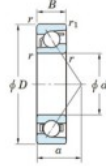

Deep groove ball bearing single row 7406-JTEKT - 7406-JTEKT

<https://www.123bearing.com/bearing-housing/deep-groove-bearing/single-row/7406-jtekt>

Boundary dimensions

Single row angular bearing

Bearing No.	Boundary dimensions(mm)						Basic load ratings(kN)		Fatigue load limit(kN)	factor	Limiting speeds(min-1)
	d	D	B	r1(mm)	r2(mm)		Cr	Cor	Cl	f0	Groove Lub.
7406	30	90	23	1.5	1		63.9	31.6	2.5	-	5800

PRODUCT FEATURES

Brand	JTEKT
N° Ean13	4549250202858
Inside diameter	30 mm
Outside diameter	90 mm
Thickness	23 mm
Limiting speed	5800 rpm
Dynamic load	63.9 kN
Static load	31.6 kN
Packaging	1

contact@123bearing.com