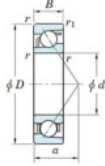

Deep groove ball bearing single row 7206-C-JTEKT - 7206-C-JTEKT

<https://www.123bearing.com/bearing-housing/deep-groove-bearing/single-row/7206-c-jtekt>

Boundary dimensions

Single row angular bearing

Bearing No.	Boundary dimensions(mm)					Basic load ratings(kN)		Fatigue load factor		Limiting speeds(min-1)
	d	D	B	r1(mm)	r2(mm)	C _r	C _{10P}	C ₉₀	f ₀	Gross lub.
7206C	30	62	16	1	0.6	30.4	16	1.1	14	14000

PRODUCT FEATURES

Brand	JTEKT
N° Ean13	3616060638823
Inside diameter	30 mm
Outside diameter	62 mm
Thickness	16 mm
Limiting speed	14000 rpm
Dynamic load	30.4 kN
Static load	16 kN
Packaging	1

contact@123bearing.com