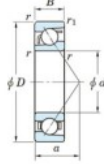

Deep groove ball bearing single row 7206-JTEKT - 7206-JTEKT

<https://www.123bearing.com/bearing-housing/deep-groove-bearing/single-row/7206-jtekt>

Boundary dimensions

Single row angular bearing

Bearing No.	Boundary dimensions(mm)					Basic load ratings(kN)		Fatigue load limit(kN)		factor	Limiting speeds(min-1) Grease/Oil
	d	D	B	r(max)	r(min)	C _r	C _{0r}	C _u	C ₁₀		
7206	30	62	16	1	0.6	28.1	14.8	0.97	-	-	10000

PRODUCT FEATURES

Brand	JTEKT
N° Ean13	4549250193736
Inside diameter	30 mm
Outside diameter	62 mm
Thickness	16 mm
Limiting speed	10000 rpm
Dynamic load	28.1 kN
Static load	14.8 kN
Packaging	1

contact@123bearing.com