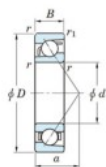

Deep groove ball bearing single row 7405-JTEKT - 7405-JTEKT

<https://www.123bearing.com/bearing-housing/deep-groove-bearing/single-row/7405-jtekt>

Boundary dimensions

Single row angular bearing

Bearing No.	Boundary dimensions(mm)					Basic load ratings(kN)		Fatigue load limit(kN)		factor	Limiting speeds(min-1) Grease lub.
	d	D	B	r1(mm)	r11(mm)	Cr	Cor	C0r	C0r		
7405	25	80	21	1.5	1	53.3	25.7	2	-	6500	

PRODUCT FEATURES

Brand	JTEKT
N° Ean13	3616060638809
Inside diameter	25 mm
Outside diameter	80 mm
Thickness	21 mm
Limiting speed	6500 rpm
Dynamic load	53.3 kN
Static load	25.7 kN
Packaging	1

contact@123bearing.com