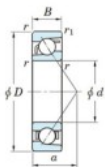

Deep groove ball bearing single row 7305-C-JTEKT - 7305-C-JTEKT

<https://www.123bearing.com/bearing-housing/deep-groove-bearing/single-row/7305-c-jtekt>

Boundary dimensions

Single row angular bearing

Bearing No.	Boundary dimensions(mm)						Basic load ratings(kN)		Fatigue load limit(kN)		factor	Limiting speeds(min-1) Grease lub.
	d	D	B	r(mm)	r1(mm)		Cr	Cor	Cu	Er		
7305C	25	62	17	1.1	0.6		35.1	16.8	1.3	12.8	15000	

PRODUCT FEATURES

Brand	JTEKT
N° Ean13	3616060638786
Inside diameter	25 mm
Outside diameter	62 mm
Thickness	17 mm
Limiting speed	15000 rpm
Dynamic load	35.1 kN
Static load	16.8 kN
Packaging	1

contact@123bearing.com