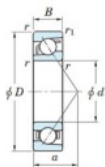

Deep groove ball bearing single row 7305-JTEKT - 7305-JTEKT

<https://www.123bearing.com/bearing-housing/deep-groove-bearing/single-row/7305-jtekt>

Boundary dimensions

Single row angular bearing

Bearing No.	Boundary dimensions(mm)					Basic load ratings(kN)		Fatigue load limit(kN)		factor f0	Limiting speeds(min-1) Grease lub.
	d	D	B	r1(mm)	r2(mm)	Cr	C0r	Cu	fu		
7305	25	62	17	1.1	0.8	33	15.8	1.15	-	-	11000

PRODUCT FEATURES

Brand	JTEKT
N° Ean13	4549250198991
Inside diameter	25 mm
Outside diameter	62 mm
Thickness	17 mm
Limiting speed	11000 rpm
Dynamic load	33 kN
Static load	15.8 kN
Packaging	1

contact@123bearing.com