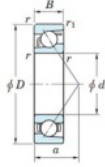

Deep groove ball bearing single row 7305-B-JTEKT - 7305-B-JTEKT

<https://www.123bearing.com/bearing-housing/deep-groove-bearing/single-row/7305-b-jtekt>

Boundary dimensions

Single row angular bearing

Bearing No.	Boundary dimensions(mm)						Basic load ratings(kN)		Fatigue load limit(kN)		factor	Limiting speeds(min-1) (Grease lub.)
	d	D	B	r1(min)	r1(max)	r1(0.6)	C _r	C _{0r}	C _u	C _{0u}		
7305B	25	62	17	1.1	0.6		30.5	14.6	1	-	-	8000

PRODUCT FEATURES

Brand	JTEKT
N° Ean13	4549250199011
Inside diameter	25 mm
Outside diameter	62 mm
Thickness	17 mm
Limiting speed	8000 rpm
Dynamic load	30.5 kN
Static load	14.6 kN
Packaging	1

contact@123bearing.com