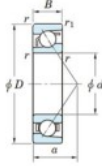

Deep groove ball bearing single row 7205-C-JTEKT - 7205-C-JTEKT

<https://www.123bearing.com/bearing-housing/deep-groove-bearing/single-row/7205-c-jtekt>

Boundary dimensions

Single row angular bearing

Bearing No.	Boundary dimensions(mm)					Basic load ratings(kN)		Fatigue load limit(kN)		factor	Limiting speeds(min-1) Grease lub.
	d	D	B	r1(max)	r1(min)	C ₁₀	C ₉₀	C ₁₀	C ₉₀		
7205C	25	52	15	1	0.6	21.9	11.1	0.77	14		16000

PRODUCT FEATURES

Brand	JTEKT
N° Ean13	3616060638755
Inside diameter	25 mm
Outside diameter	52 mm
Thickness	15 mm
Limiting speed	16000 rpm
Dynamic load	21.9 kN
Static load	11.1 kN
Packaging	1

contact@123bearing.com