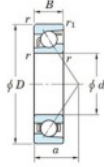

Deep groove ball bearing single row 7205-JTEKT - 7205-JTEKT

<https://www.123bearing.com/bearing-housing/deep-groove-bearing/single-row/7205-jtekt>

Boundary dimensions

Single row angular bearing

Bearing No.	Boundary dimensions(mm)					Basic load ratings(kN)		Fatigue load limit(kN)		factor	Limiting speeds(min-1) Grease lub.
	d	D	B	r1max	r1(min)	Cr	C0r	Cu	10		
7205	25	52	15	1	0.6	20.2	10.3	0.67	-	-	12000

PRODUCT FEATURES

Brand	JTEKT
N° Ean13	4549250193323
Inside diameter	25 mm
Outside diameter	52 mm
Thickness	15 mm
Limiting speed	12000 rpm
Weight	128 g
Dynamic load	9.3 kN
Static load	14.8 kN
Packaging	-