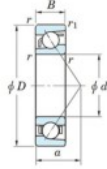

## Deep groove ball bearing single row 7303-B-JTEKT - 7303-B-JTEKT

<https://www.123bearing.com/bearing-housing/deep-groove-bearing/single-row/7303-b-jtekt>

Boundary dimensions

Single row angular bearing

Bearing No.	Boundary dimensions(mm)					Basic load ratings(kN)		Fatigue load limit(kN)		factor	Limiting speeds(min-1) Grease lub.
	a	D	B	r(mm)	r1(mm)	Cr	Cor	Cu	q0		
7303B	17	47	14	1	0.6	18.5	8.1	0.57	-	-	11000

## PRODUCT FEATURES

Brand	JTEKT
N° Ean13	4549250198830
Inside diameter	17 mm
Outside diameter	47 mm
Thickness	14 mm
Limiting speed	11000 rpm
Weight	120 g
Dynamic load	18.5 kN
Static load	8.1 kN
Packaging	1