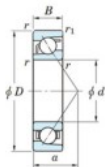

Deep groove ball bearing single row 7203-C-JTEKT - 7203-C-JTEKT

<https://www.123bearing.com/bearing-housing/deep-groove-bearing/single-row/7203-c-jtekt>

Boundary dimensions

Single row angular bearing

Bearing No.	Boundary dimensions(mm)					Basic load ratings(kN)		Fatigue load limits(kN)		factor	Limiting speeds(min-1) Grease lub.
	d	D	B	r1max	r1min	Cr	Cor	Ca	C0		
7203C	17	40	12	0.6	0.3	13.6	5.9	0.44	13.4		23000

PRODUCT FEATURES

Brand	JTEKT
N° Ean13	3616060638649
Inside diameter	17 mm
Outside diameter	40 mm
Thickness	12 mm
Limiting speed	23000 rpm
Dynamic load	13.6 kN
Static load	5.9 kN
Packaging	1

contact@123bearing.com