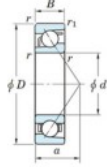

Deep groove ball bearing single row 7203-C-JTEKT - 7203-C-JTEKT

<https://www.123bearing.com/bearing-housing/deep-groove-bearing/single-row/7203-c-jtekt>

Boundary dimensions

Single row angular bearing

Bearing No.	Boundary dimensions(mm)					Basic load ratings(kN)		Fatigue load limits(kN)		factor	Limiting speeds(min-1) Grease lub.
	d	D	B	r1max	r1min	Cr	Cor	Ca	C0		
7203C	17	40	12	0.6	0.3	13.6	5.9	0.44	13.4		23000

PRODUCT FEATURES

Brand	JTEKT
N° Ean13	3616060638649
Inside diameter	17 mm
Outside diameter	40 mm
Thickness	12 mm
Limiting speed	23000 rpm
Dynamic load	13.6 kN
Static load	5.9 kN
Packaging	1

contact@123bearing.com