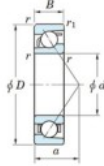

## Deep groove ball bearing single row 7202-JTEKT - 7202-JTEKT

<https://www.123bearing.com/bearing-housing/deep-groove-bearing/single-row/7202-jtekt>

Boundary dimensions

Single row angular bearing

Bearing No.	Boundary dimensions(mm)					Basic load ratings(kN)		Fatigue load factor		Limiting speeds(min-1) Grease lub.
	d	D	B	r(max)	r1(max)	Cr	C0r	C0	f0	
7202	15	35	11	0.6	0.3	10.1	4.25	0.3	-	19000

## PRODUCT FEATURES

Brand	JTEKT
N° Ean13	4549250192371
Inside diameter	15 mm
Outside diameter	35 mm
Thickness	11 mm
Limiting speed	19000 rpm
Dynamic load	10.1 kN
Static load	4.25 kN
Packaging	1

[contact@123bearing.com](mailto:contact@123bearing.com)