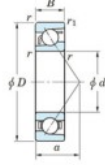

Deep groove ball bearing single row 7201-C-JTEKT - 7201-C-JTEKT

<https://www.123bearing.com/bearing-housing/deep-groove-bearing/single-row/7201-c-jtekt>

Boundary dimensions

Single row angular bearing

Bearing No.	Boundary dimensions(mm)						Basic load ratings(kN)		Fatigue load limit(kN)		factor	Limiting speeds(min-1) General lub.
	d	D	B	r(mm)	r1(mm)	Cr	C0r	Ca	C0a			
7201C	12	32	10	0.6	0.3	10.6	4.3	0.33	12.5		30000	

PRODUCT FEATURES

Brand	JTEKT
N° Ean13	4549250292163
Inside diameter	12 mm
Inside diameter	0.472" inch
Outside diameter	32 mm
Outside diameter	1.26" inch
Thickness	10 mm
Thickness	0.394" inch
Limiting speed	30000 rpm
Dynamic load	10.6 kN
Static load	4.3 kN
Packaging	1