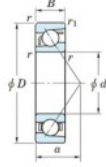

Deep groove ball bearing single row 7300-JTEKT - 7300-JTEKT

<https://www.123bearing.com/bearing-housing/deep-groove-bearing/single-row/7300-jtekt>

Boundary dimensions

Single row angular bearing

Bearing No.	Boundary dimensions(mm)						Basic load ratings(kN)		Fatigue load limit(kN)		factor	Limiting speeds(min-1) Grease/oil
	d	D	B	r(mm)	r1(mm)	Cr	C0r	Cu	10			
7300	10	35	11	0.6	0.3	11.6	4.3	0.34	-	-	21000	

PRODUCT FEATURES

Brand	JTEKT
N° Ean13	3616060638533
Inside diameter	10 mm
Outside diameter	35 mm
Thickness	11 mm
Limiting speed	21000 rpm
Dynamic load	11.6 kN
Static load	4.3 kN
Packaging	1

contact@123bearing.com