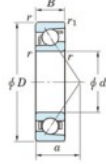

Deep groove ball bearing single row 7200-JTEKT - 7200-JTEKT

<https://www.123bearing.com/bearing-housing/deep-groove-bearing/single-row/7200-jtekt>

Boundary dimensions

Single row angular bearing

Bearing No.	Boundary dimensions(mm)						Basic load ratings(kN)		Fatigue load	factor	Limiting speeds(min-1)
	d	D	B	d ₁	r1	r	C _r	C _{10r}	C ₁₀		
7200	10	30	9	0.6	0.3	6.75	2.75	0.14	-	23000	

PRODUCT FEATURES

Brand	JTEKT
N° Ean13	3616060638519
Inside diameter	10 mm
Outside diameter	30 mm
Thickness	9 mm
Limiting speed	23000 rpm
Dynamic load	6.75 kN
Static load	2.75 kN
Packaging	1

contact@123bearing.com