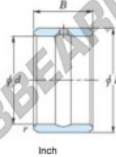

## Inner ring IR-38-48-28-JTEKT - IR-38-48-28-JTEKT

<https://www.123bearing.com/bearing-housing/needle-roller-bearing/inner-ring/ir-38-48-28-jtekt>

Boundary dimensions

Bearing No.	Boundary dimensions(mm)				Used with bearing No.
	d	D	B	r	
IR-364428	57,15	69,85	44,45	2,03	HJ-445628

## PRODUCT FEATURES

Brand	JTEKT
N° Ean13	3616060638151
Inside diameter	60.325 mm
Outside diameter	76.2 mm
Thickness	44.45 mm
Type	-
Weight	50 g
Packaging	-
Standard	-

[contact@123bearing.com](mailto:contact@123bearing.com)