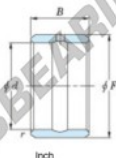

Inner ring IR-27-32-20-JTEKT - IR-27-32-20-JTEKT

<https://www.123bearing.com/bearing-housing/needle-roller-bearing/inner-ring/ir-27-32-20-jtekt>

Boundary dimensions

| Bearing No. | Boundary dimensions(mm) | | | | Used with bearing No. |
|-------------|-------------------------|------|-------|------|-----------------------|
| | d | F | B | r | |
| IR-273220 | 42.863 | 50.8 | 31.75 | 1.52 | HJ-324120 |

PRODUCT FEATURES

| | |
|------------------|---------------|
| Brand | JTEKT |
| N° Ean13 | 3616060638045 |
| Inside diameter | 42.863 mm |
| Outside diameter | 50.8 mm |
| Thickness | 31.75 mm |
| Type | IR |
| Packaging | 1 |