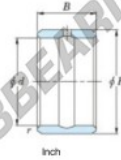

Inner ring IR-24-32-20-JTEKT - IR-24-32-20-JTEKT

<https://www.123bearing.com/bearing-housing/needle-roller-bearing/inner-ring/ir-24-32-20-jtekt>

Boundary dimensions

Bearing No.	Boundary dimensions(mm)				Used with bearing No.
	d	F	B	rs	
IR-243220	38.1	50.8	31.75	1.52	HJ-324120

PRODUCT FEATURES

Brand	JTEKT
N° Ean13	3616060637994
Inside diameter	38.1 mm
Outside diameter	50.8 mm
Thickness	31.75 mm
Type	IR
Packaging	1

contact@123bearing.com

(646) 712 9672

CRT4 de Lesquin 60 Rue Du Haut De Sainghin 59273 Fretin FRANCE