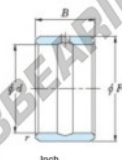

Inner ring IR-24-28-16-JTEKT - IR-24-28-16-JTEKT

<https://www.123bearing.com/bearing-housing/needle-roller-bearing/inner-ring/ir-24-28-16-jtekt>

Boundary dimensions

Bearing No.	Boundary dimensions(mm)				Used with bearing No.
	d	F	B	rs	
IR-242816	38.1	44.45	25.4	1.52	HJ-283716

PRODUCT FEATURES

Brand	JTEKT
N° Ean13	3616060637970
Inside diameter	38.1 mm
Outside diameter	44.45 mm
Thickness	25.4 mm
Type	IR
Weight	77 g
Packaging	1
Standard	No standard

contact@123bearing.com

(646) 712 9672