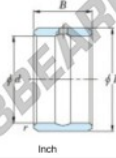

Inner ring IR-21-26-16-JTEKT - IR-21-26-16-JTEKT

<https://www.123bearing.com/bearing-housing/needle-roller-bearing/inner-ring/ir-21-26-16-jtekt>

Boundary dimensions

Bearing No.	Boundary dimensions(mm)				Used with bearing No.
	d	F	B	r	
IR-212616	33.338	41.275	25.4	1.52	HJ-263516

PRODUCT FEATURES

Brand	JTEKT
N° Ean13	3616060637918
Inside diameter	33.338 mm
Outside diameter	41.275 mm
Thickness	25.4 mm
Type	IR
Packaging	1

contact@123bearing.com

(646) 712 9672

CRT4 de Lesquin 60 Rue Du Haut De Sainghin 59273 Fretin FRANCE