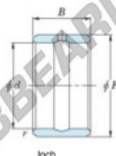

Inner ring IR-20-24-20-JTEKT - IR-20-24-20-JTEKT

<https://www.123bearing.com/bearing-housing/needle-roller-bearin/inner-ring/ir-20-24-20-jtekt>

Boundary dimensions

Bearing No.	Boundary dimensions(mm)				Used with bearing No.
	d	F	B	rs	
IR-202420	31.75	38.1	31.75	1.52	HJ-243320

PRODUCT FEATURES

Brand	JTEKT
N° Ean13	3616060637901
Inside diameter	31.75 mm
Outside diameter	38.1 mm
Thickness	31.75 mm
Type	IR
Packaging	1

contact@123bearing.com

(646) 712 9672

CRT4 de Lesquin 60 Rue Du Haut De Sainghin 59273 Fretin FRANCE