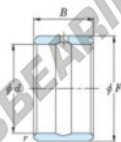

Inner ring IR-20-24-16-JTEKT - IR-20-24-16-JTEKT

<https://www.123bearing.com/bearing-housing/needle-roller-bearing/inner-ring/ir-20-24-16-jtekt>

Boundary dimensions

Bearing No.	Boundary dimensions(mm)				Used with bearing No.
	d	F	B	rs	
IR-202416	31.75	38.1	25.4	1.52	HJ-243316

PRODUCT FEATURES

Brand	JTEKT
N° Ean13	3616060637895
Inside diameter	31.75 mm
Outside diameter	38.1 mm
Thickness	25.4 mm
Type	IR
Packaging	1

contact@123bearing.com

(646) 712 9672

CRT4 de Lesquin 60 Rue Du Haut De Sainghin 59273 Fretin FRANCE