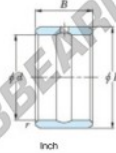

Inner ring IR-16-20-16-JTEKT - IR-16-20-16-JTEKT

<https://www.123bearing.com/bearing-housing/needle-roller-bearing/inner-ring/ir-16-20-16-jtekt>

Boundary dimensions

Bearing No.	Boundary dimensions(mm)				Used with bearing No.
	d	F	B	r	
IR-162016	25.4	31.75	25.4	1.02	HJ-202816

PRODUCT FEATURES

Brand	JTEKT
N° Ean13	3616060637840
Inside diameter	25.4 mm
Outside diameter	31.75 mm
Thickness	25.4 mm
Type	-
Weight	60 g
Packaging	-
Standard	-

contact@123bearing.com

(646) 712 9672

CRT4 de Lesquin 60 Rue Du Haut De Sainghin 59273 Fretin FRANCE