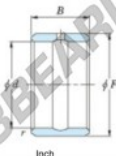

Inner ring IR-10-14-16-JTEKT - IR-10-14-16-JTEKT

<https://www.123bearing.com/bearing-housing/needle-roller-bearin/inner-ring/ir-10-14-16-jtekt>

Boundary dimensions

Bearing No.	Boundary dimensions(mm)				Used with bearing No.
	d	F	B	r	
IR-101416	15.875	22.225	25.4	1.02	HJ-142216

PRODUCT FEATURES

Brand	JTEKT
N° Ean13	3616060637758
Inside diameter	15.875 mm
Outside diameter	22.225 mm
Thickness	25.4 mm
Type	IR
Packaging	1

contact@123bearing.com

(646) 712 9672

CRT4 de Lesquin 60 Rue Du Haut De Sainghin 59273 Fretin FRANCE