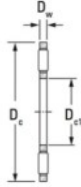

Axial needle roller NTA-3648-JTEKT - NTA-3648-JTEKT

<https://www.123bearing.com/bearing-housing/needle-roller-bearing/axial-needle/nta-3648-jtekt>

Boundary dimensions

Inch series separate type

Bearing No.	Boundary dimensions(mm)			Basic load ratings(kN)		Fatigue load limit(kN)	Limiting speeds(min-1)
	Dc1	Dc	Dw	Ca	COa	Cu	
NTA-3648	57,15	76,2	1,984	24,78	142,34	14,6	5600

PRODUCT FEATURES

Brand	JTEKT
N° Ean13	3616060637611
Inside diameter	57.15 mm
Outside diameter	76.2 mm
Thickness	1.984 mm
Limiting speed	5600 rpm
Dynamic load	24.78 kN
Static load	142.34 kN
Packaging	1

contact@123bearing.com