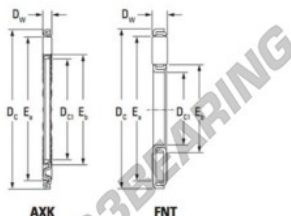

Axial needle roller AXK120155-JTEKT - AXK120155-JTEKT

<https://www.123bearing.com/bearing-housing/needle-roller-bearing/axial-needle/axk120155-jtekt>

Boundary dimensions

Bearing No.	Boundary dimensions(mm)			Basic load ratings(kN)		Fatigue load limit(kN)	Limiting speeds(min-1)
	D _i	D _o	D _w	C _o	C _{10a}	C _o	Oil lub.
AXK120155	120	155	4	98,5	650	63,5	2700

PRODUCT FEATURES

Brand	JTEKT
N° Ean13	3616060637383
Inside diameter	120 mm
Outside diameter	155 mm
Thickness	4 mm
Limiting speed	2700 rpm
Weight	125 g
Dynamic load	98.5 kN
Static load	650 kN
Packaging	-
Standard	No standard