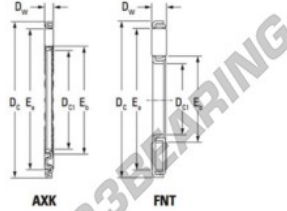

Axial needle roller AXK100135-JTEKT - AXK100135-JTEKT

<https://www.123bearing.com/bearing-housing/needle-roller-bearing/axial-needle/axk100135-jtekt>

Boundary dimensions

Bearing No.	Boundary dimensions(mm)			Basic load ratings(kN)		Fatigue load limit(kN)	Limiting speeds(min-1)
	D _i	D _e	D _w	C _a	C _{10a}	C _a	Oil lub.
AXK100135	100	135	4	90.2	552	56.4	3100

PRODUCT FEATURES

Brand	JTEKT
N° Ean13	3616060637376
Inside diameter	100 mm
Outside diameter	135 mm
Thickness	4 mm
Limiting speed	3100 rpm
Dynamic load	90.2 kN
Static load	552 kN
Packaging	1

contact@123bearing.com