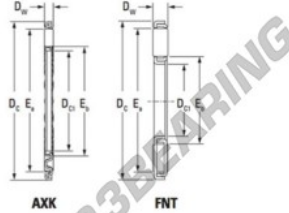

Axial needle roller AXK2542-JTEKT - AXK2542-JTEKT

<https://www.123bearing.com/bearing-housing/needle-roller-bearing/axial-needle/axk2542-jtekt>

Boundary dimensions

Bearing No.	Boundary dimensions(mm)			Basic load ratings(kN)		Fatigue load limit(kN)	Limiting speeds(min-1)
	Dc1	Dc	Dw	Ca	C0a	Ca	Oil lub.
AXK2542	25	42	2	14.3	56.8	5.5	10000

PRODUCT FEATURES

Brand	JTEKT
N° Ean13	3616060637130
Inside diameter	25 mm
Inside diameter	0.984" inch
Outside diameter	42 mm
Outside diameter	1.654" inch
Thickness	2 mm
Thickness	0.079" inch
Limiting speed	10000 rpm
Dynamic load	14.3 kN
Static load	56.8 kN
Packaging	1