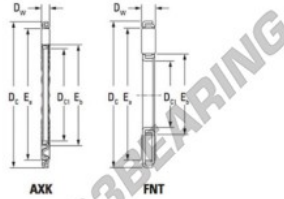

Axial needle roller AXK2035-JTEKT - AXK2035-JTEKT

<https://www.123bearing.com/bearing-housing/needle-roller-bearing/axial-needle/axk2035-jtekt>

Boundary dimensions

Bearing No.	Boundary dimensions(mm)			Basic load ratings(kN)		Fatigue load limit(kN)	Limiting speeds(min-1)
	Dc1	Dc	Dw	Cu	C0u	Cu	Oil lub.
FNT-1730	17	30	2	10.8	34.8	3.35	14000

PRODUCT FEATURES

Brand	JTEKT
N° Ean13	3616060637116
Inside diameter	20 mm
Outside diameter	35 mm
Thickness	2 mm
Limiting speed	12000 rpm
Dynamic load	12.8 kN
Static load	45.4 kN
Packaging	1

contact@123bearing.com