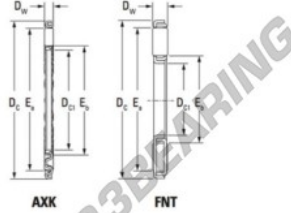

Axial needle roller AXK1528-JTEKT - AXK1528-JTEKT

<https://www.123bearing.com/bearing-housing/needle-roller-bearing/axial-needle/axk1528-jtekt>

Boundary dimensions

Bearing No.	Boundary dimensions(mm)			Basic load ratings(kN)		Fatigue load limit(kN)	Limiting speeds(min-1)
	Dx1	Dc	Dw	C _r	C _{0a}	C _a	Oil lub.
AXK1528	15	28	2	11.1	35.2	3.35	15000

PRODUCT FEATURES

Brand	JTEKT
N° Ean13	3616060637079
Inside diameter	15 mm
Outside diameter	28 mm
Thickness	2 mm
Limiting speed	15000 rpm
Dynamic load	11.1 kN
Static load	35.2 kN
Packaging	1

contact@123bearing.com