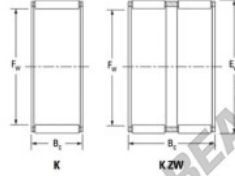

Needle roller cage K110-118-24-JTEKT - K110-118-24-JTEKT

<https://www.123bearing.com/bearing-housing/needle-roller-bearing/cage/k110-118-24-jtekt>

Boundary dimensions

123 BEARING

Radial needle roller and cage assemblies

Bearing No.	Boundary dimensions(mm)			Basic load ratings(kN)		Fatigue load limit(kN)	Limiting speeds(min-1)	
	Fw	Ew	Bz	Cr	Cr*	Cu	Grease lub.	Oil lub.
K110X118X24	110	118	24	64	168	25.6	2400	3800

PRODUCT FEATURES

Brand	JTEKT
N° Ean13	3616060636607
Inside diameter	110 mm
Outside diameter	118 mm
Thickness	24 mm
Limiting speed	2400 rpm
Dynamic load	64 kN
Static load	168 kN
Packaging	1

contact@123bearing.com

(646) 712 9672