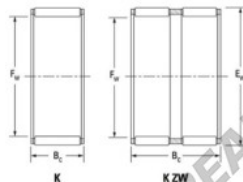

## Needle roller cage K90-98-25-F-JTEKT - K90-98-25-F-JTEKT

<https://www.123bearing.com/bearing-housing/needle-roller-bearing/cage/k90-98-25-f-jtekt>

Boundary dimensions

Radial needle roller and cage assemblies

Bearing No.	Boundary dimension(mm)			Basic load ratings(kN)		Fatigue load limit(kN)	Limiting speed(min-1)	
	Fw	Ew	Bc	Cr	C0r	Cw	Grease lub.	Oil lub.
K90X98X25F	90	98	25	54.8	128	20.3	3000	4600

## PRODUCT FEATURES

Brand	JTEKT
N° Ean13	3616060636553
Inside diameter	90 mm
Outside diameter	98 mm
Thickness	25 mm
Limiting speed	3000 rpm
Dynamic load	54.8 kN
Static load	128 kN
Packaging	1

[contact@123bearing.com](mailto:contact@123bearing.com)