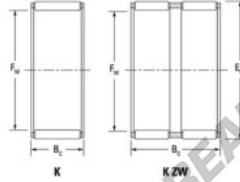

Needle roller cage K85-93-25-F-JTEKT - K85-93-25-F-JTEKT

<https://www.123bearing.com/bearing-housing/needle-roller-bearing/cage/k85-93-25-f-jtekt>

Boundary dimensions

Basic needle roller and cage assemblies

Bearing No.	Boundary dimensions(mm)			Basic load ratings(kN)			Fatigue load limit(kN)		Limiting speed(min-1)	
	Fw	Ev	Bc	Cr	C0r	C0i	Grease lub.	Oil lub.		
K85X93X25F	85	93	25	58.8	138	21.7	3200	4900		

PRODUCT FEATURES

Brand	JTEKT
N° Ean13	3616060636515
Inside diameter	85 mm
Outside diameter	93 mm
Thickness	25 mm
Limiting speed	3200 rpm
Dynamic load	58.8 kN
Static load	138 kN
Packaging	1

contact@123bearing.com

(646) 712 9672