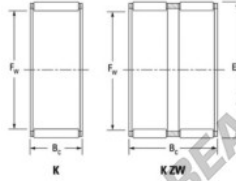

Needle roller cage K70-78-46-ZW-JTEKT - K70-78-46-ZW-JTEKT

<https://www.123bearing.com/bearing-housing/needle-roller-bearing/cage/k70-78-46-zw-jtekt>

Boundary dimensions

123 BEARING

Radial needle roller and cage assemblies

Bearing No.	Boundary dimensions(mm)			Basic load ratings(kN)		Fatigue load limit(kN)	Limiting speed(min-1)	
	Fw	Ei	Bc	Cr	Cor	Ca	Grease lub.	Oil lub.
K70X78X46ZW	70	78	46	78.4	187	29.5	3900	6000

PRODUCT FEATURES

Brand	JTEKT
N° Ean13	3616060636386
Inside diameter	70 mm
Outside diameter	78 mm
Thickness	46 mm
Limiting speed	3900 rpm
Dynamic load	78.4 kN
Static load	187 kN
Packaging	1

contact@123bearing.com

(646) 712 9672