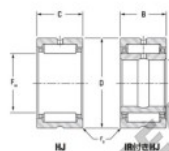

Needle roller bearing HJ-405228-31-JTEKT - HJ-405228-31-JTEKT

<https://www.123bearing.com/bearing-housing/needle-roller-bearing/needle/hj-405228-31-jtekt>

Boundary dimensions

Heavy duty needle roller bearings

Bearing No.	Boundary dimensions(mm)				Used with inner ring No.	Basic load ratings(kN)		Fatigue load limit(kN)	Limiting speeds(min-1)	
	F _w	B	C	D (mm)		C _r	C _{0r}		Grease lub.	Oil lub.
HJ-405228-31	63.5	82.55	44.45	2.03	IR-314028	97	187	35.2	4400	6800

PRODUCT FEATURES

Brand	JTEKT
N° Ean13	3616060632791
Inside diameter	63.5 mm
Outside diameter	82.55 mm
Thickness	44.45 mm
Limiting speed	4400 rpm
Dynamic load	97 kN
Static load	187 kN
Packaging	1

contact@123bearing.com