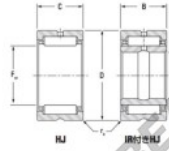

Needle roller bearing HJ-324116-JTEKT - HJ-324116-JTEKT

<https://www.123bearing.com/bearing-housing/needle-roller-bearing/needle/hj-324116-jtekt>

Boundary dimensions

Bearing No.	Boundary dimensions (mm)				Used with inner ring No.	Basic load ratings (kN)		Fatigue load limit (kN)	Limiting speeds (min ⁻¹)	
	Fw	B	C	ra (mm)		C _r	C _{0r}		Grease lub.	Oil lub.
HJ-324116	50.8	65.088	25.4	1.52	IR-273216	53.8	93	14.7	5600	8600

PRODUCT FEATURES

Brand	JTEKT
N° Ean13	605790190728
Inside diameter	50.8 mm
Outside diameter	65.088 mm
Thickness	25.4 mm
Limiting speed	5600 rpm
Weight	201 g
Dynamic load	53.8 kN
Static load	93 kN
Packaging	1