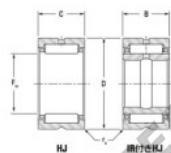

Needle roller bearing HJ-303920-JTEKT - HJ-303920-JTEKT

<https://www.123bearing.com/bearing-housing/needle-roller-bearing/needle/hj-303920-jtekt>

Boundary dimensions

Tableau 1

Bearing No.	Boundary dimensions (mm)				Used with inner ring No.	Basic load ratings (kN)		Fatigue load limit (kN)	Limiting speeds (min-1)	
	Fw	R	c	contact		C _r	C _{0r}		Grease lub.	Oil lub.
HJ-303920	47.625	61.913	31.75	1.52	R-253020	65.4	117	18.1	6000	9200

PRODUCT FEATURES

Brand	JTEKT
N° Ean13	3616060632692
Inside diameter	47.625 mm
Outside diameter	61.913 mm
Thickness	31.75 mm
Limiting speed	6000 rpm
Dynamic load	65.4 kN
Static load	117 kN
Packaging	1

contact@123bearing.com