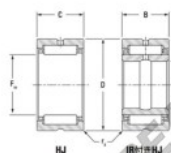

Needle roller bearing HJ-283720-JTEKT - HJ-283720-JTEKT

<https://www.123bearing.com/bearing-housing/needle-roller-bearing/needle/hj-283720-jtekt>

Boundary dimensions

Tableau 1

Bearing No.	Boundary dimension(mm)				Used with inner ring No.	Basic load ratings(kN)		Fatigue load limit(kN)	Limiting speeds(rpm-1)	
	Fw	D	C	r3(mm)		Cr	C0r		Grease Lub.	Oil Lub.
HJ-283720	44.45	58.738	31.75	1.52	IR-253820	61.8	106	16.6	6400	9900

PRODUCT FEATURES

Brand	JTEKT
N° Ean13	3616060632685
Inside diameter	44.45 mm
Outside diameter	58.738 mm
Thickness	31.75 mm
Limiting speed	6400 rpm
Dynamic load	61.8 kN
Static load	106 kN
Packaging	1

contact@123bearing.com