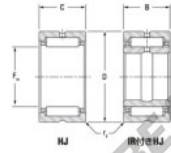

Needle roller bearing HJ-243316-JTEKT - HJ-243316-JTEKT

<https://www.123bearing.com/bearing-housing/needle-roller-bearing/needle/hj-243316-jtekt>

Boundary dimensions

Tableau 1

Bearing No.	Boundary dimensions (mm)				Used with inner ring No.	Basic load ratings (kN)		Fatigue load limit (kN)	Limiting speeds (min-1)	
	Fw	D	C	r (max)		C ₀	C ₀₀		Crossed lub.	Oil lub.
HJ-243316	38.1	52.388	25.4	1.52	RS-252416	47.6	72.5	11.4	7600	12000

PRODUCT FEATURES

Brand	JTEKT
N° Ean13	605790199226
Inside diameter	38.1 mm
Outside diameter	52.388 mm
Thickness	25.4 mm
Limiting speed	7600 rpm
Weight	158 g
Dynamic load	47.6 kN
Static load	72.5 kN
Packaging	1