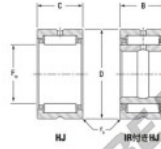

Needle roller bearing HJ-122016-JTEKT - HJ-122016-JTEKT

<https://www.123bearing.com/bearing-housing/needle-roller-bearing/needle/hj-122016-jtekt>

Boundary dimensions

Tableau 1

Bearing No.	Boundary dimensions (mm)				Used with inner ring No.	Basic load ratings (kN)		Fatigue load limit (kN)	Limiting speeds (min-1)	
	F _o	F _e	F _d	F _o		C _r	C ₀		Grease L ₆₃	Oil L ₁₀
HJ-122016	19.05	31.75	25.4	1.02	R-081216	27.5	33.7	5.3	16000	25000

PRODUCT FEATURES

Brand	JTEKT
N° Ean13	3616060632425
Inside diameter	19.05 mm
Outside diameter	31.75 mm
Thickness	25.4 mm
Limiting speed	16000 rpm
Dynamic load	27.5 kN
Static load	33.7 kN
Packaging	1

contact@123bearing.com