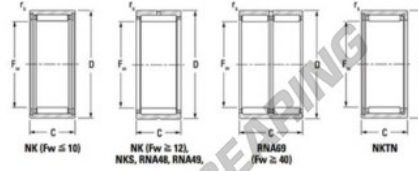

Needle roller bearing RNA4824-JTEKT - RNA4824-JTEKT

<https://www.123bearing.com/bearing-housing/needle-roller-bearing/needle/rna4824-jtekt>

Metric series, staged, without inner ring

Bearing No.	Boundary dimensions (mm)			Basic load ratings (kN)		Fatigue load limit (kN)		Limiting speeds (min-1)	
	Fw	D	C	C ₁₀	C ₀₁₀	C ₁₀	Grease lub.	Oil lub.	
RNA4824	130	150	30	94.1	249	35.7	2100	3200	

PRODUCT FEATURES

Brand	JTEKT
N° Ean13	3616060632357
Inside diameter	130 mm
Outside diameter	150 mm
Thickness	30 mm
Limiting speed	2100 rpm
Dynamic load	94.1 kN
Static load	249 kN
Packaging	1

contact@123bearing.com