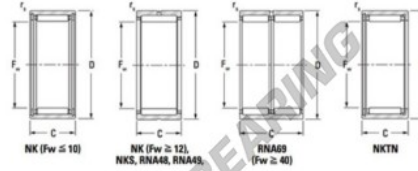

## Needle roller bearing NK11030-JTEKT - NK11030-JTEKT

<https://www.123bearing.com/bearing-housing/needle-roller-bearing/needle/nk11030-jtekt>

Metric series, caged, without inner ring

Bearing No.	Boundary dimensions (mm)			Basic load ratings (kN)	Fatigue load limit (kN)	Limiting speeds (min-1)
	Fw	D	d			
NK110/30	110	130	30	103	220	2500

### PRODUCT FEATURES

Brand	JTEKT
N° Ean13	3616060632319
Inside diameter	110 mm
Outside diameter	130 mm
Thickness	30 mm
Limiting speed	2500 rpm
Dynamic load	103 kN
Static load	220 kN
Packaging	1

[contact@123bearing.com](mailto:contact@123bearing.com)