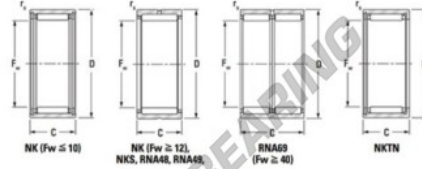

Needle roller bearing NK8525-JTEKT - NK8525-JTEKT

<https://www.123bearing.com/bearing-housing/needle-roller-bearing/needle/nk8525-jtekt>

Metric series, caged, without inner ring

Bearing No.	Boundary dimensions (mm)				Basic load ratings (kN)		Fatigue load limit (kN)	Limiting speeds (min-1)	
	Fw	D	d	rs (mm)	C _{0r}	C _{0c}	C _{0r}	G ₀ lub.	G ₀ lub.
NK85/25	85	105	25	1	76.4	137	22.2	3300	5000

PRODUCT FEATURES

Brand	JTEKT
N° Ean13	3616060632227
Inside diameter	85 mm
Outside diameter	105 mm
Thickness	25 mm
Limiting speed	3300 rpm
Dynamic load	76.4 kN
Static load	137 kN
Packaging	1

contact@123bearing.com